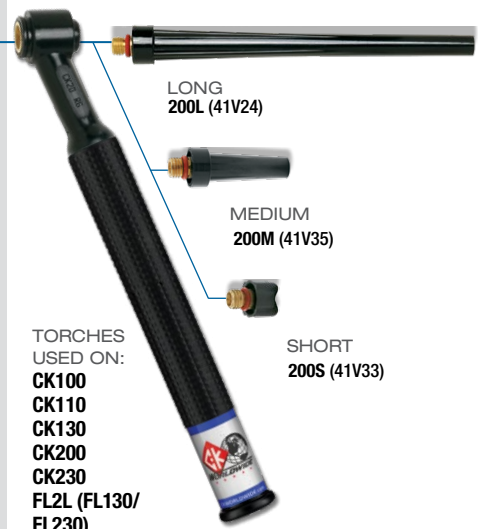

2 SERIES (13N) TORCH MODELS 9, 20

THREAD PATTERN: 5/16" x 24

CUP	COLLET BODY	COLLET	HEATSHIELD	TORCH	BACKCAP
-----	-------------	--------	------------	-------	---------

ALUMINA - LARGE DIAMETER
3AG6LD (57N75) | **3AG11LD**(53N89)
3AG8LD (57N74) | **3AG12LD**(53N87)
3AG10LD (53N88)

LARGE DIAMETER
2GL0204LD (45V0204S)
2GL116LD (45V116S)
2GL332LD (45V64S)
2GL418LD (995795S)

LARGE DIAMETER
2C020LD (13N20L)
2C040LD (13N21L)
2C116LD (13N22L)
2C332LD (13N23L)
2C418LD (13N24L)

LARGE DIAMETER
2GHSLD

LONG
200L (41V24)

MEDIUM
200M (41V35)

SHORT
200S (41V33)

TORCHES
 USED ON:
CK100
CK110
CK130
CK200
CK230
FL2L (FL130/
FL230)
CKM230
CWH230
CWM230
CK9
CK20
CK25