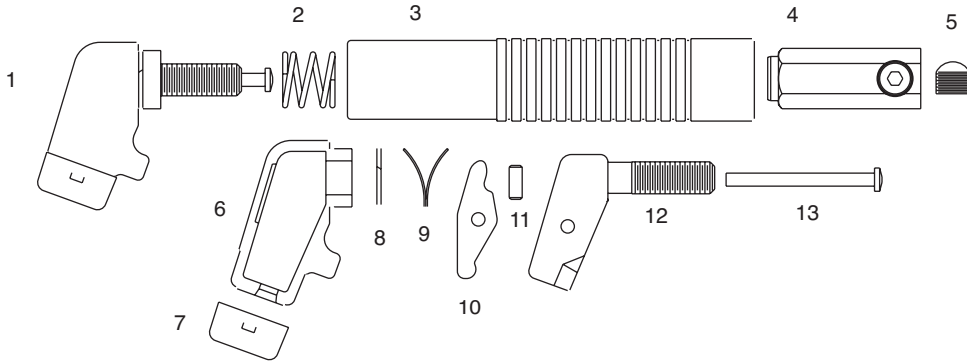

# Replacement Parts List

## 40B Shortstub™

1. Head Assembly	K40	9. V Jaw Spring	V4
2. Coil Spring	S5	10. Jaw	J4
3. Handle (molded)	MH4	11. Jaw Pin	JP4
4. Connector Body	B37	12. Head	H4
5. Ball Point Set Screw	B33	13. Pressure Pin	PP4
6. Head Insulator (Pair)	EL		
7. Boot	BB4		
8. Snap Ring	SR4		