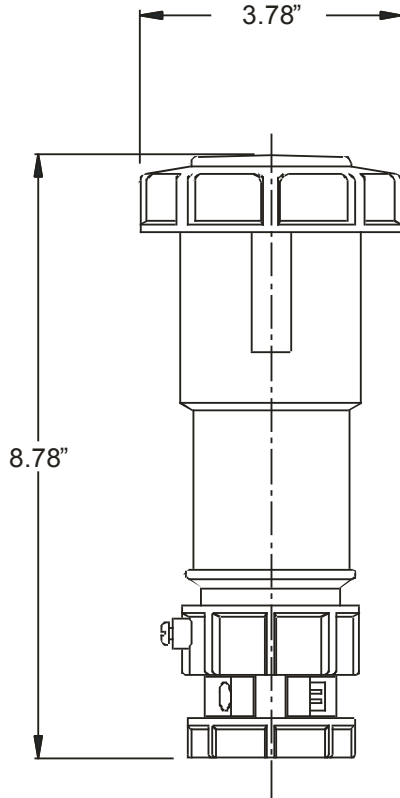

MENNEKES
Electrical Products
277 Fairfield Road
Fairfield, NJ 07004
800-882-7584
www.MENNEKES.com

CONNECTOR, IN-LINE

Part No.	ME 430C5W
Description:	30 Amp 3Ø 600Vac 3 Pole, 4 Wire Connector
Construction:	UL Type 4X; IEC IP 67 Watertight
Approvals:	 to UL Standards 1682; 1686 and CSA C22.2 No. 182.1 UL Locked Rotor HP Rating – 10 HP IEC 60309-1; IEC 60309-2

IEC COLOR CODE: Black

GROUND SOCKET: 5 Hour Position Mates with Male in 7 Hour Position.

Front View of Connector

Wire Range: #8 - #12 AWG
Cord Range: .43" - .94"
Threaded Cable Entry: 1" NPT

Drawing Not to Scale