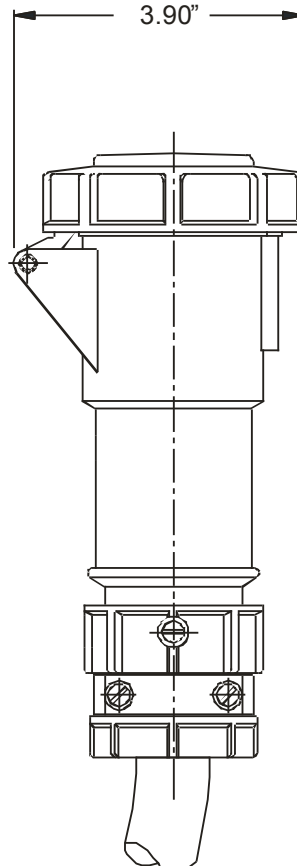

MENNEKES
Electrical Products
277 Fairfield Road
Fairfield, NJ 07004
800-882-7584
www.MENNEKES.com

CONNECTOR, IN-LINE

Part No.	ME 430C5W
Description:	30 Amp 3Ø 600Vac 3 Pole, 4 Wire Connector
Construction:	UL Type 4X; IEC IP 67 Watertight
Approvals:	 to UL Standards 1682; 1686 and CSA C22.2 No. 182.1 UL Locked Rotor HP Rating – 10 HP IEC 60309-1; IEC 60309-2

IEC COLOR CODE: Black

GROUND SOCKET: 5 Hour Position Mates with Male in 7 Hour Position.

Front View of Connector

Wire Range: #8 - #12 AWG
Cord Range: .43" - .94"
Threaded Cable Entry: 1" NPT

Drawing Not to Scale