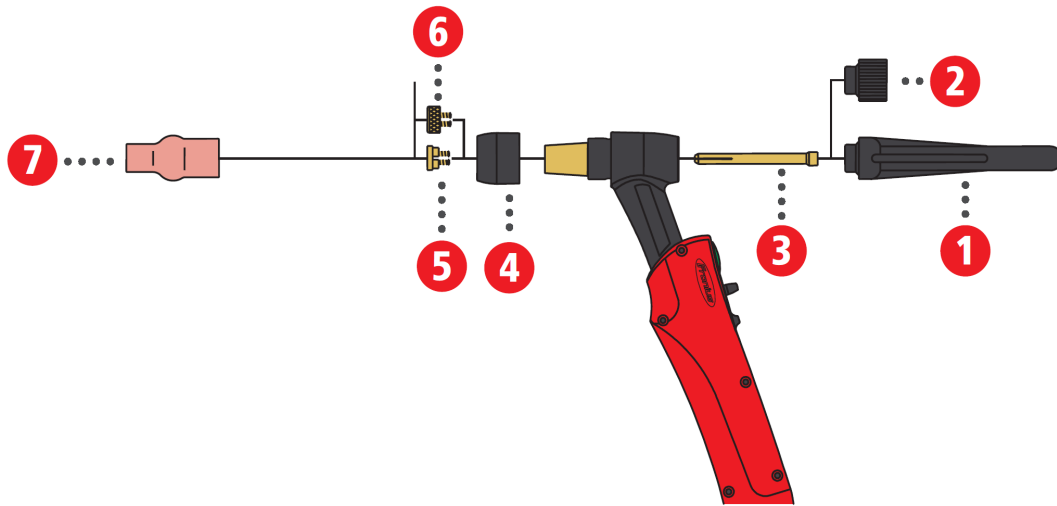

## FRONIUS TIG TORCH TTG 2200A

ITEM	PART NUMBER	DESCRIPTION	PKG. QTY.
	4,035,989	TTG 2200A F/UD/4m TMC Tig Torch 4 meters	1
1	44,0350,0170	Torch Cap Long L 100	1
2	44,0350,0171	Torch Cap Short L 19.5	1
3	42,0001,0699	Clamping sleeve 3/32 /ø6.2x59	1
3	42,0001,0700	Clamping sleeve 1/8/ø6.2x59	1
4	42,0402,0222	Wear sleeve ø16.5 ø22x20	1
5	42,0001,0694	Clamping nut 3/32 /SW10x10.3	1
5	42,0001,0695	Clamping nut 1/8/SW10x10.3	1
6	44,0350,1460	Gas lens 3/32"/ø12x11	1
6	44,0350,1461	Gas lens 1/8"/ø12x11	1
7	42,0300,0672	Gas nozzle ceramic ø6.5/ø21x44 Cup # 4	1
7	42,0300,0462	Gas nozzle ceramic ø9.5/ø21x44 Cup # 6	1
7	42,0300,0464	Gas nozzle ceramic ø13.0/ø21x44 Cup # 8	1
7	42,0300,0465	Gas nozzle ceramic ø14/ø20.8x44 Cup # 9	1
7	42,0300,1122	Gas nozzle ceramic ø9.5/ø20.8x63 Cup # 6 LONG	1
7	42,0300,1123	Gas nozzle ceramic ø11.1/ø20.8x63 Cup # 7 LONG	1