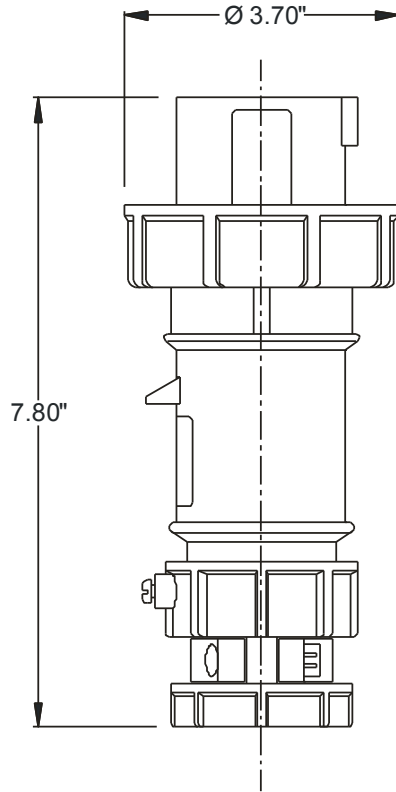

MENNEKES
Electrical Products
277 Fairfield Road
Fairfield, NJ 07004
800-882-7584
www.MENNEKES.com

PLUG, IN-LINE

Part No.	ME 430P5W
Description:	30 Amp 3Ø 600Vac 3 Pole, 4 Wire Plug
Construction:	UL Type 4X; IEC IP 67 Watertight
Approvals:	 to UL Standards 1682; 1686 and CSA C22.2 No. 182.1 UL Locked Rotor HP Rating – 10 HP IEC 60309-1; IEC 60309-2

IEC COLOR CODE: Black

GROUND SOCKET: 7 Hour Position Mates with Female in 5 Hour Position.

Front View of Plug

Wire Range: #8 - #12 AWG
Cord Range: .43" - .94"
Threaded Cable Entry: 1" NPT

Drawing Not to Scale