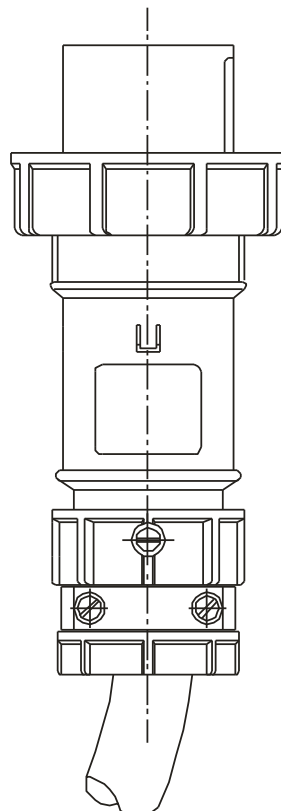

MENNEKES
Electrical Products
277 Fairfield Road
Fairfield, NJ 07004
800-882-7584
www.MENNEKES.com

PLUG, IN-LINE

Part No.	ME 430P5W
Description:	30 Amp 3Ø 600Vac 3 Pole, 4 Wire Plug
Construction:	UL Type 4X; IEC IP 67 Watertight
Approvals:	 to UL Standards 1682; 1686 and CSA C22.2 No. 182.1 UL Locked Rotor HP Rating – 10 HP IEC 60309-1; IEC 60309-2

IEC COLOR CODE: Black

GROUND SOCKET: 7 Hour Position Mates with Female in 5 Hour Position.

Front View of Plug

Wire Range: #8 - #12 AWG
Cord Range: .43" - .94"
Threaded Cable Entry: 1" NPT

Drawing Not to Scale