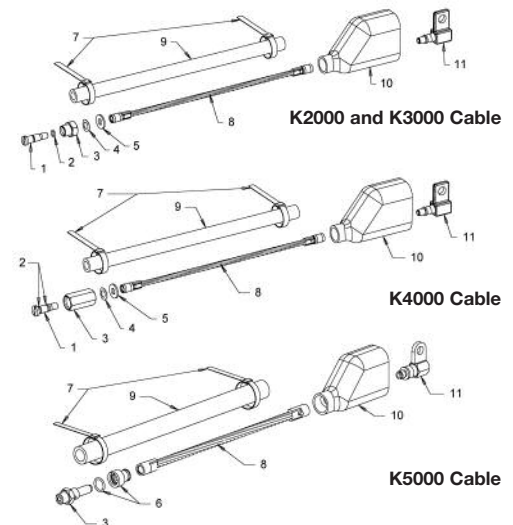

K2000 and K3000 Cable

K4000 Cable

K5000 Cable